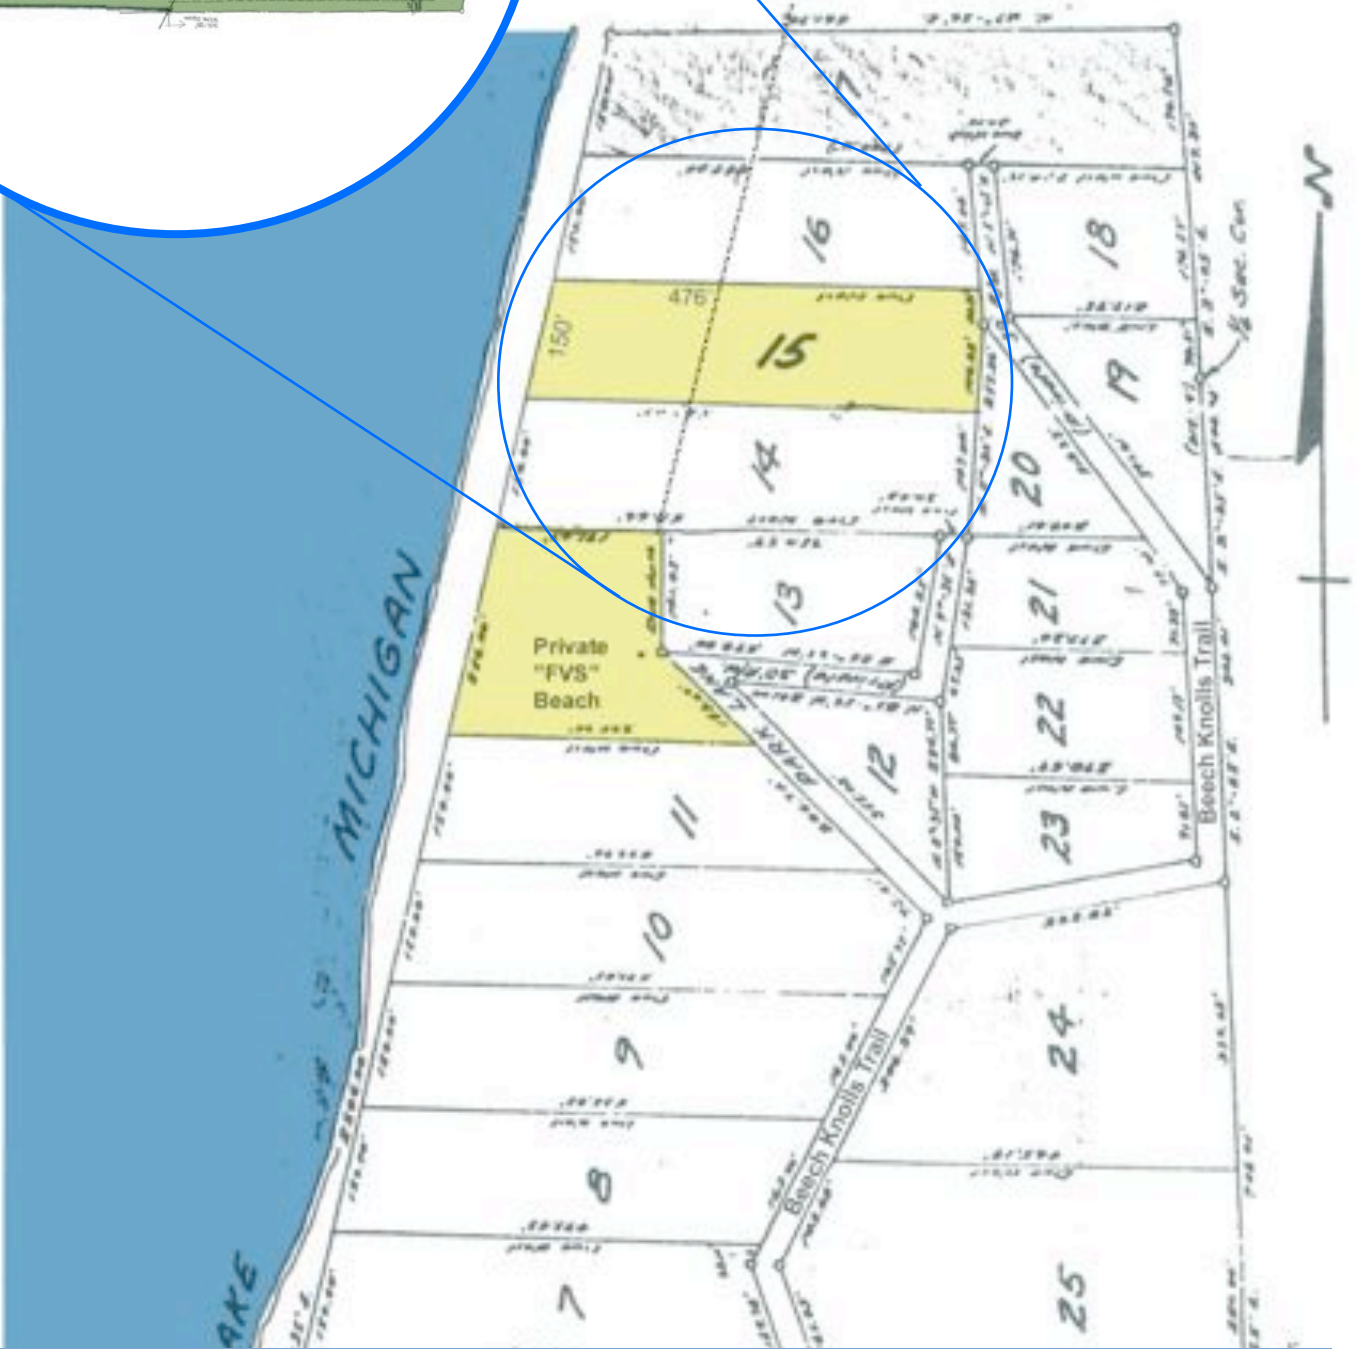

**LOT No. 15**

**FOREST VIEW SHORES "FVS" SUBDIVISION**

LAKE MICHIGAN

150.00'

150.00'

150.00'

150.00'

100.00'

LOT 20

0 10 20 30

PROPOSED SITE DEVELOPMENT

FOR: LOT N° 13

TAX ID 91-11-210-018-00 FOREST VIEW SHORES SUBDIVISION

JOHN BOHNET

JUN 4 01